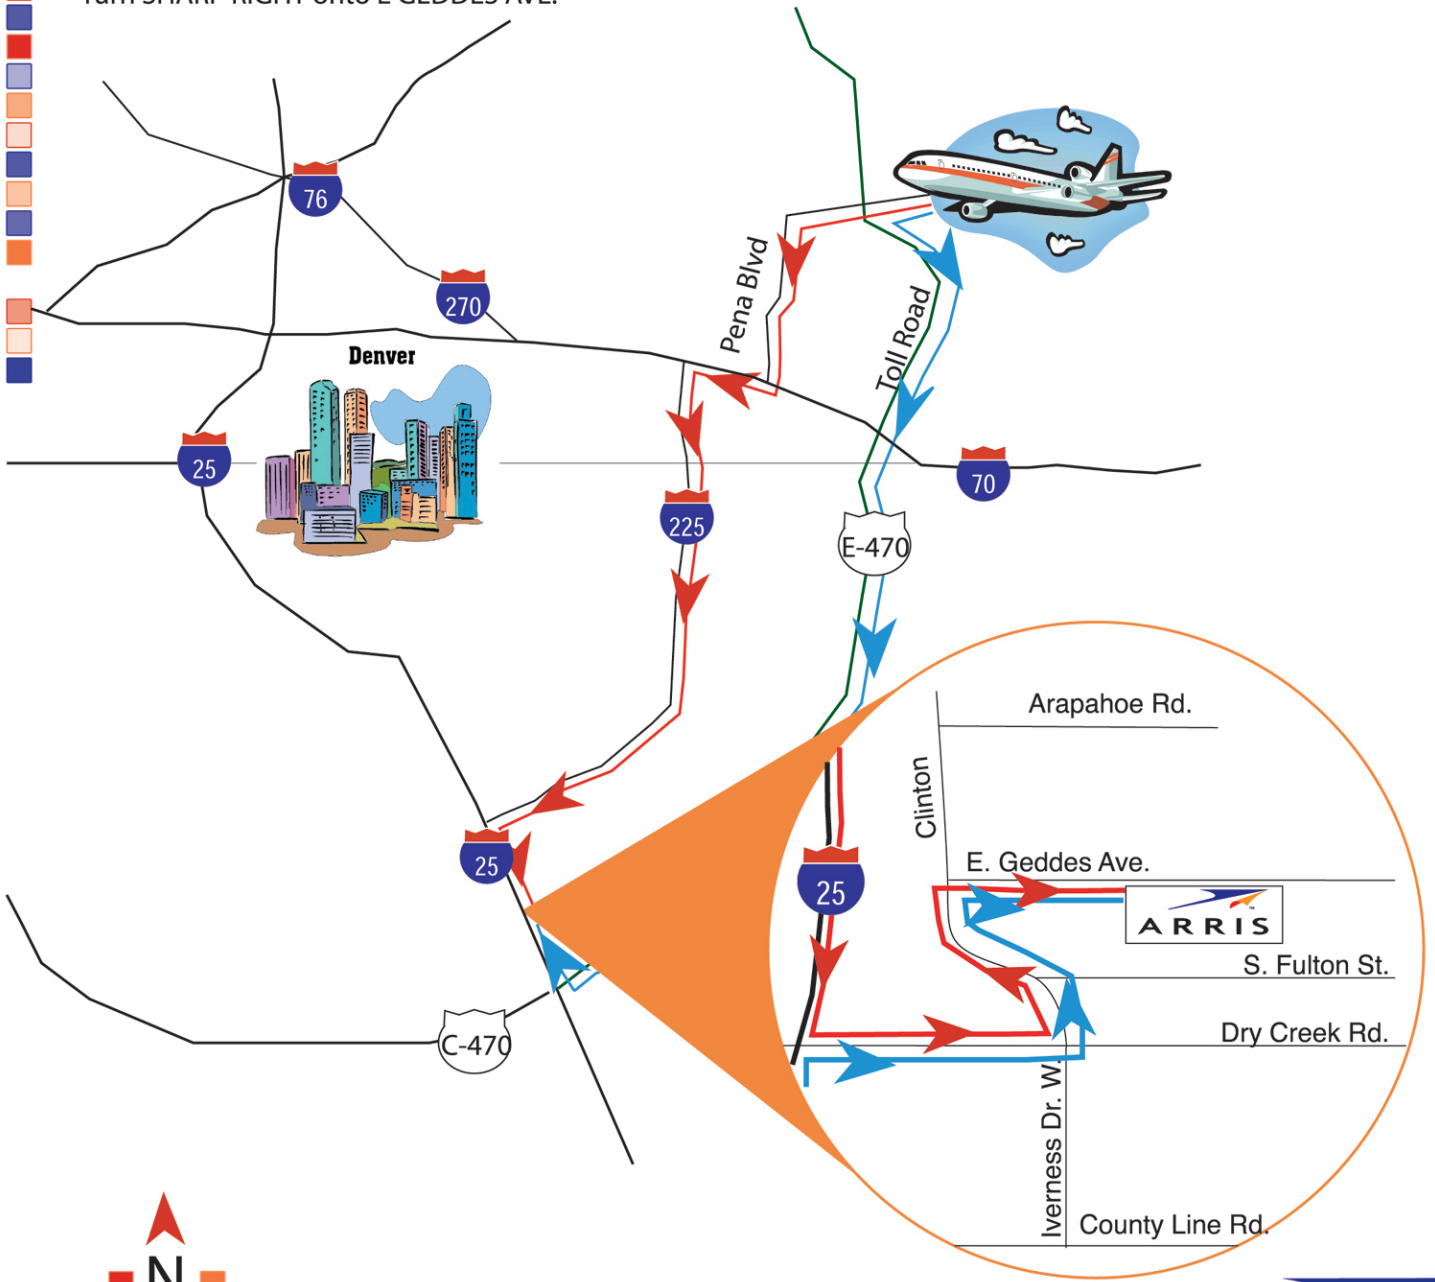

Directions to ARRIS - Denver

Route 1 Directions

- Exiting the airport, merge onto PENA BLVD.
- Take I-70 W/US-36 W.
- Take the I-225 SOUTH exit, exit number 282, towards COLO SPGS.
- Take the I-25 SOUTH exit, exit number 1A, on the left towards COLO SPGS.
- Take the DRY CREEK RD exit, exit number 196.
- Turn LEFT onto E DRY CREEK RD.
- Turn LEFT onto S CLINTON ST.
- Turn SHARP RIGHT onto E GEDDES AVE.

OR

Route 2 Directions

- Exiting the airport, merge onto PENA BLVD.
- Take E-470 SOUTH (Towards COLO SPGS.)
- NOTE: E-470 is a toll road, cost is \$4.25**
- Take I-25 NORTH exit, before E470 turns into C-470.
- Take DRY CREEK RD, exit number 196..
- Turn RIGHT onto E. RY CREEK RD.
- Turn LEFT onto S. CLINTON ST.
- Turn RIGHT onto E. GEDDES AVE.